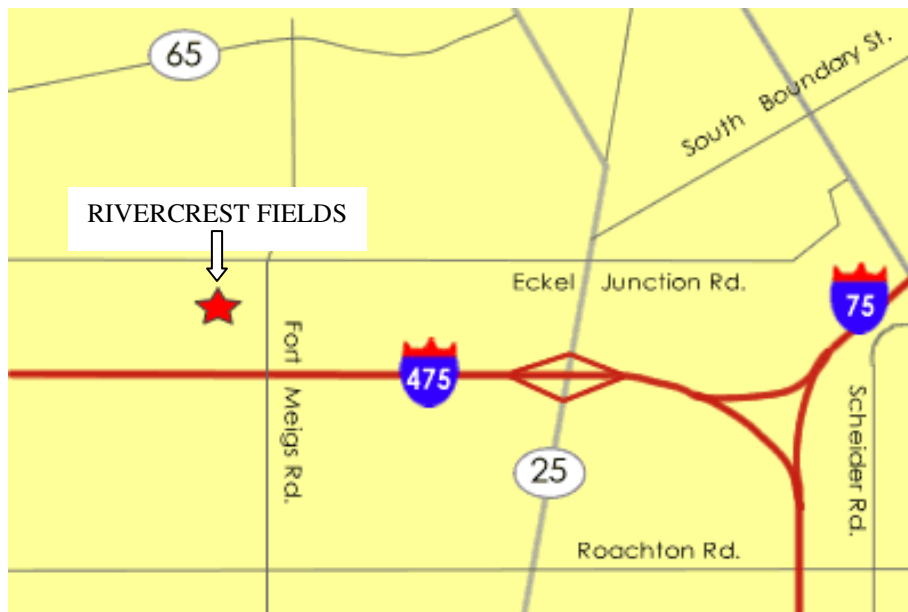

# RIVERCREST FIELDS – PERRYSBURG, OHIO

26431 Fort Meigs Road  
Perrysburg, Ohio  
43551

## Directions to the Rivercrest Fields, coming on I-475/23 North

Exit 2 (Perrysburg/Rt 25). Turn Right off of exit.  
Go to stop light (Sterling Store on Right, BP Gas Station on Left).  
Turn Left on to Eckel Junction Road  
Turn left at Fort Meigs Road (at Fort Meigs School).  
Or go straight past school.  
Proceed past school  
Fields are in Rivercrest Park

## Directions to the Rivercrest Fields, coming on I-475/23 South

Exit 2 (Perrysburg/Rt 25). Turn left off of exit.  
Go to stop light (Sterling Store on Right, BP Gas Station on Left).  
Turn Left on to Eckel Junction Road.  
Turn left at Fort Meigs Road (at Fort Meigs School). Or go straight past school.  
Proceed past school  
Fields are in Rivercrest Park

I-75 North