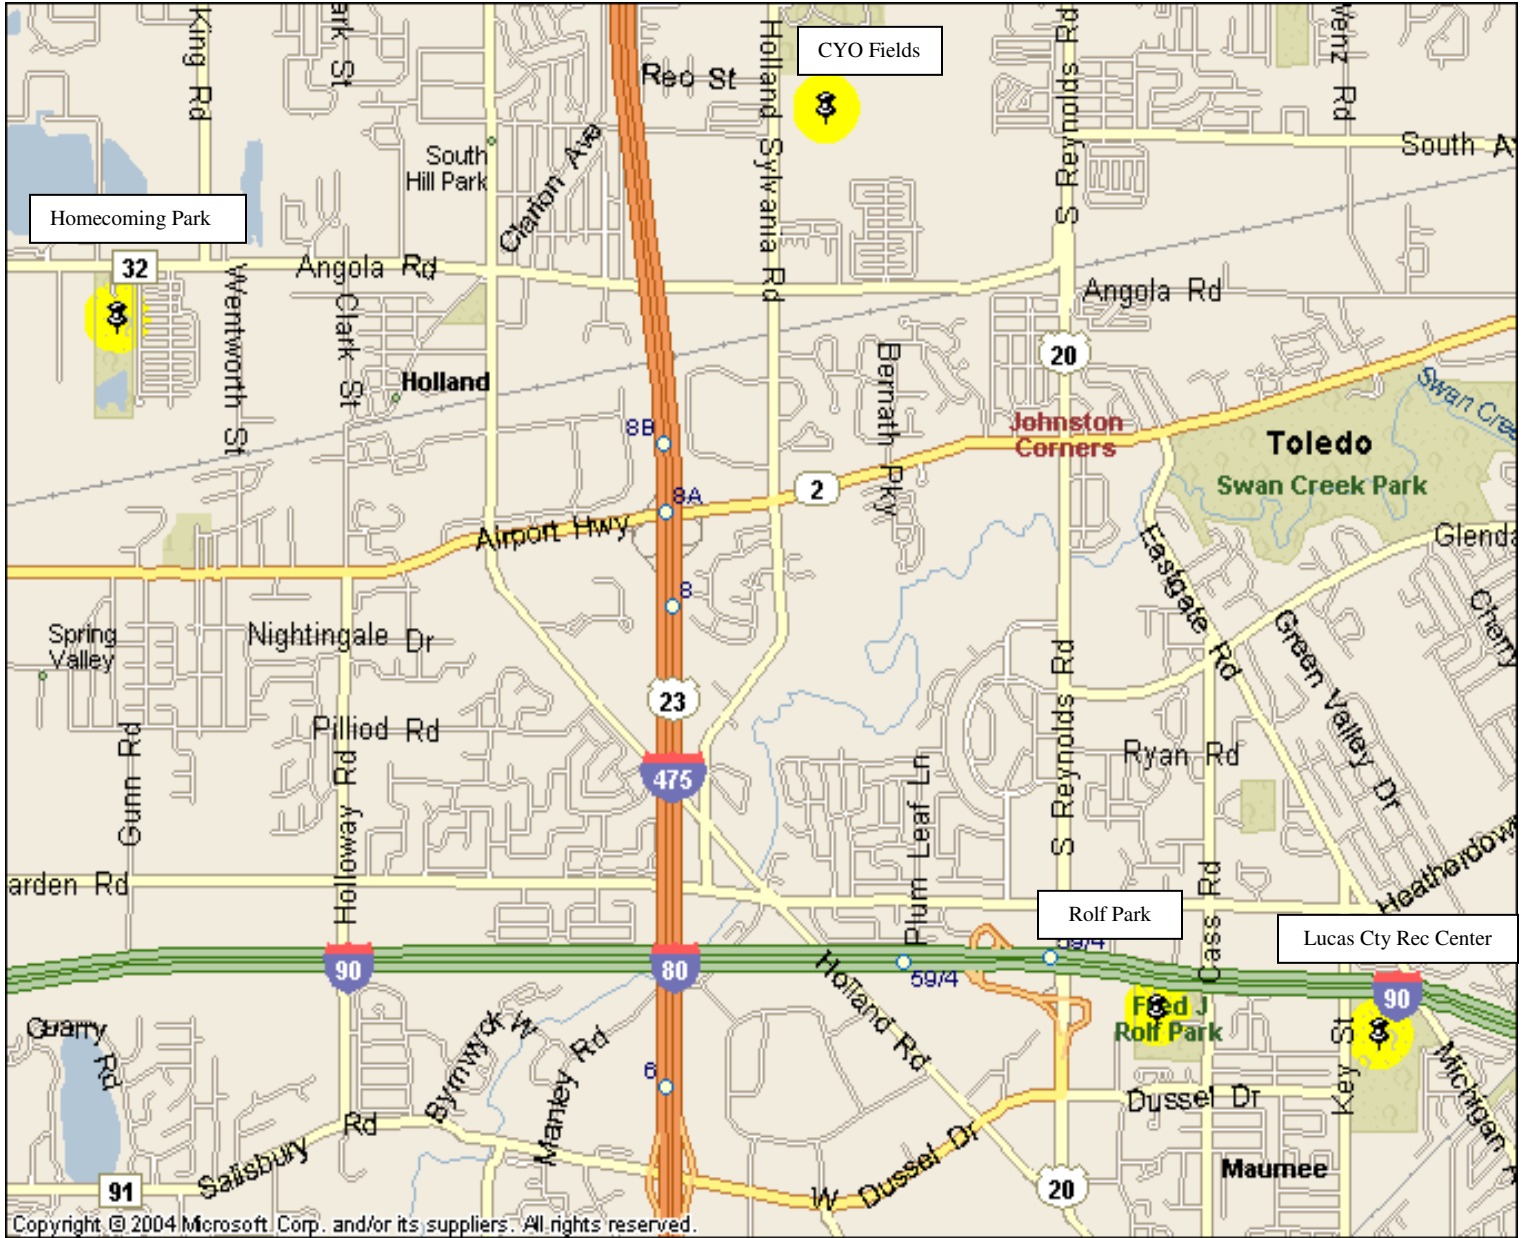

TOLEDO AREA SOFTBALL TOURNAMENT FIELDS

See separate pages for individual complexes.

CYO ATHLETIC FIELDS – TOLEDO, OH

555 S. Holland-Sylvania Road
Toledo, Ohio
43615

CYO Complex is an eight-diamond complex on Holland-Sylvania Road between Hill Ave. and Angola Road in South Toledo. The complex is just northeast of the I-475/Airport Hwy (Rte. 2) interchange. From that interchange go east on Airport Hwy. Turn left (north) on Holland-Sylvania Rd. The complex will be on your right just north of Angola Rd.

ROLF PARK & LUCAS COUNTY REC CENTER – MAUMEE, OH

Rolf Park
2115 Cass Rd.,
Maumee, OH 43537

Lucas County Rec. Center
2901 Key St.
Maumee, Ohio 43537

- **From I-80/I-90:**
 - Take the Ohio Turnpike to exit 59.
 - Get off the exit and go South, you will end up on Reynolds Rd.
 - Turn left at Dussel Rd (first stop light).
 - Turn left at 3-way stop sign to stay on Dussel Rd.
 - TO ROLF PARK – Turn left on Cass Rd. Park will be on the left.
 - TO REC. CENTER – Follow Dussell Rd. until it dead ends into the parking lot of the LCRC.
- **From I-75 South:**
 - Take I-75 North to exit 192 (I-475 North/US 23).
 - Travel north towards Maumee/Ann Arbor for ~7.3 miles.
 - Take exit 6 (Maumee/Dussel Rd).
 - Turn right (East) on Dussel Rd.
 - Turn left at 3-way stop sign to stay on Dussel Rd.
 - TO ROLF PARK – Turn left on Cass Rd. Park will be on the left.
 - TO REC. CENTER – Follow Dussell Rd. until it dead ends into the parking lot of the LCRC.
- **From I-475 North:**
 - Take I-475 to exit 6 (Maumee/Dussel Rd).
 - Turn left (East) on Dussel Rd.
 - Turn left at 3-way stop sign to stay on Dussel Rd.
 - TO ROLF PARK – Turn left on Cass Rd. Park will be on the left.
 - TO REC. CENTER – Follow Dussell Rd. until it dead ends into the parking lot of the LCRC.