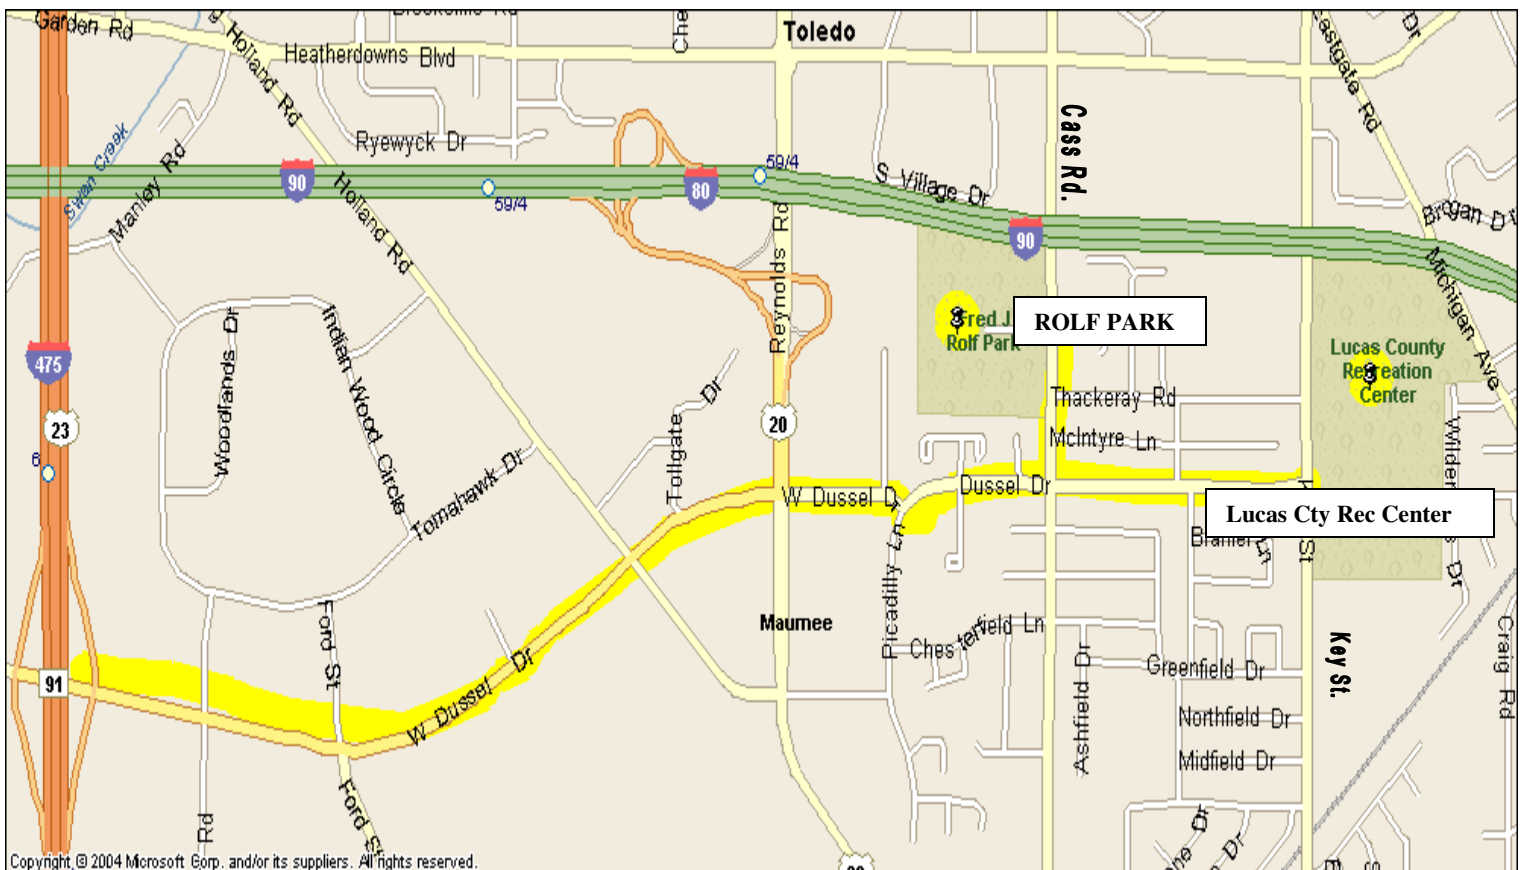

TOLEDO AREA SOFTBALL TOURNAMENT FIELDS

See separate pages for individual complexes.

CYO ATHLETIC FIELDS – TOLEDO, OH

555 S. Holland-Sylvania Road
Toledo, Ohio
43615

CYO Complex is an eight-diamond complex on Holland-Sylvania Road between Hill Ave. and Angola Road in South Toledo. The complex is just northeast of the I-475/Airport Hwy (Rte. 2) interchange. From that interchange go east on Airport Hwy. Turn left (north) on Holland-Sylvania Rd. The complex will be on your right just north of Angola Rd.

ROLF PARK & LUCAS COUNTY REC CENTER – MAUMEE, OH

Rolf Park
2115 Cass Rd.,
Maumee, OH 43537

Lucas County Rec. Center
2901 Key St.
Maumee, Ohio 43537

- **From I-80/I-90:**
 - Take the Ohio Turnpike to exit 59.
 - Get off the exit and go South, you will end up on Reynolds Rd.
 - Turn left at Dussel Rd (first stop light).
 - Turn left at 3-way stop sign to stay on Dussel Rd.
 - TO ROLF PARK – Turn left on Cass Rd. Park will be on the left.
 - TO REC. CENTER – Follow Dussell Rd. until it dead ends into the parking lot of the LCRC.
- **From I-75 South:**
 - Take I-75 North to exit 192 (I-475 North/US 23).
 - Travel north towards Maumee/Ann Arbor for ~7.3 miles.
 - Take exit 6 (Maumee/Dussel Rd).
 - Turn right (East) on Dussel Rd.
 - Turn left at 3-way stop sign to stay on Dussel Rd.
 - TO ROLF PARK – Turn left on Cass Rd. Park will be on the left.
 - TO REC. CENTER – Follow Dussell Rd. until it dead ends into the parking lot of the LCRC.
- **From I-475 North:**
 - Take I-475 to exit 6 (Maumee/Dussel Rd).
 - Turn left (East) on Dussel Rd.
 - Turn left at 3-way stop sign to stay on Dussel Rd.
 - TO ROLF PARK – Turn left on Cass Rd. Park will be on the left.
 - TO REC. CENTER – Follow Dussell Rd. until it dead ends into the parking lot of the LCRC.