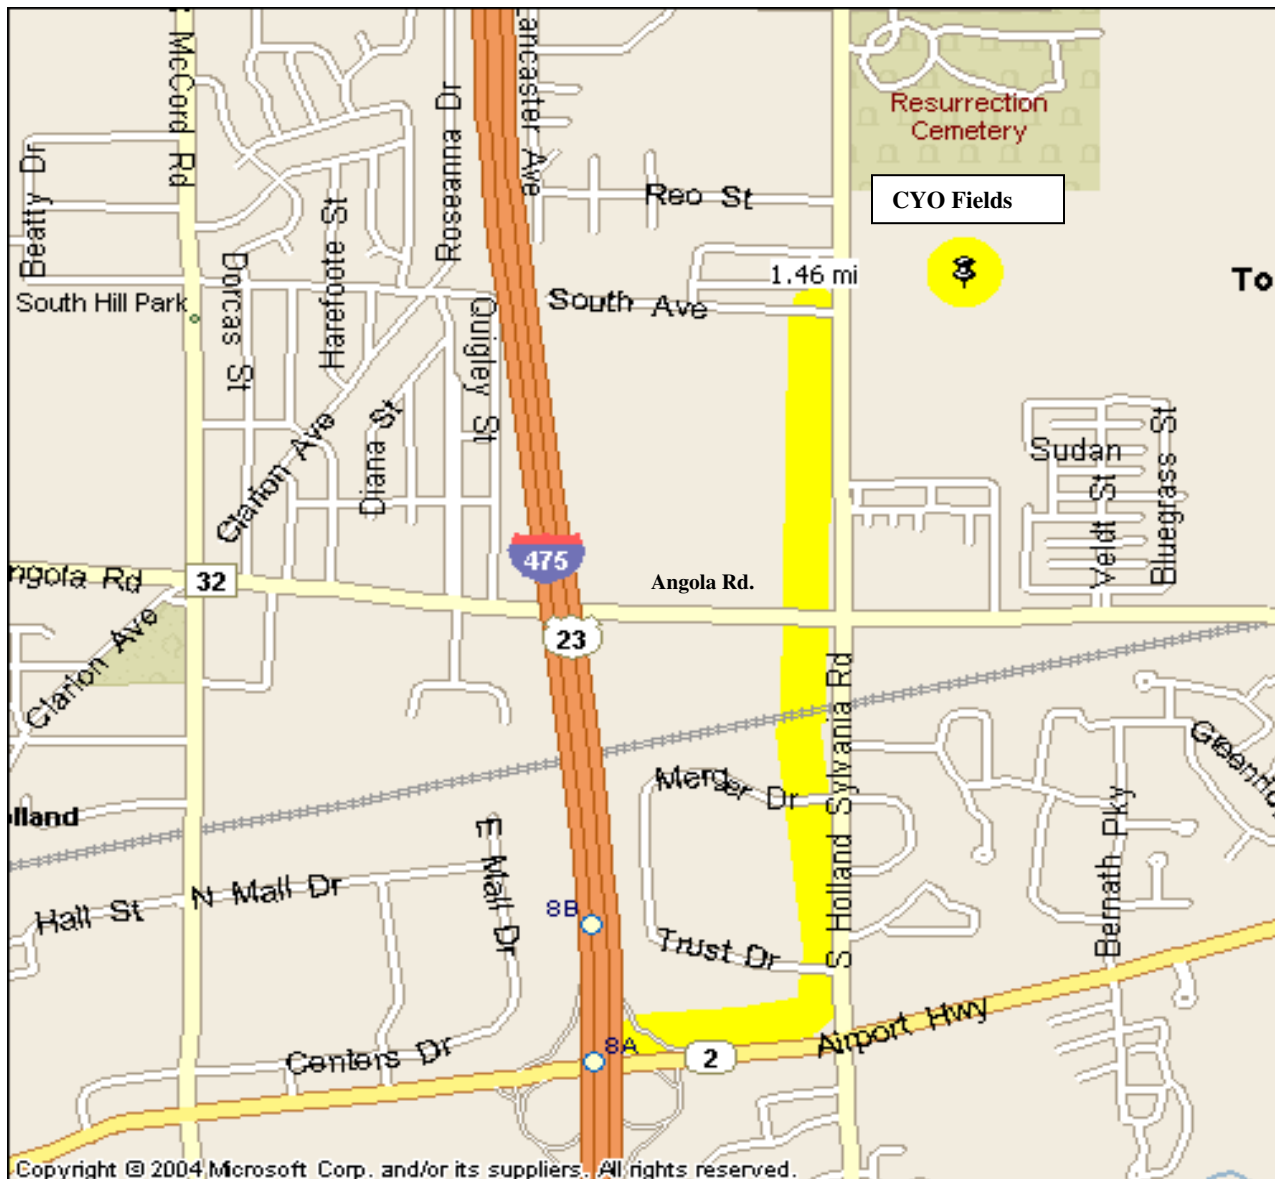

TOLEDO AREA SOFTBALL TOURNAMENT FIELDS

See separate pages for individual complexes.

CYO ATHLETIC FIELDS – TOLEDO, OH

555 S. Holland-Sylvania Road
Toledo, Ohio
43615

CYO Complex is an eight-diamond complex on Holland-Sylvania Road between Hill Ave. and Angola Road in South Toledo. The complex is just northeast of the I-475/Airport Hwy (Rte. 2) interchange. From that interchange go east on Airport Hwy. Turn left (north) on Holland-Sylvania Rd. The complex will be on your right just north of Angola Rd.

ROLF PARK & LUCAS COUNTY REC CENTER – MAUMEE, OH

Rolf Park
2115 Cass Rd.,
Maumee, OH 43537

Lucas County Rec. Center
2901 Key St.
Maumee, Ohio 43537

- **From I-80/I-90:**
 - Take the Ohio Turnpike to exit 59.
 - Get off the exit and go South, you will end up on Reynolds Rd.
 - Turn left at Dussel Rd (first stop light).
 - Turn left at 3-way stop sign to stay on Dussel Rd.
 - TO ROLF PARK – Turn left on Cass Rd. Park will be on the left.
 - TO REC. CENTER – Follow Dussell Rd. until it dead ends into the parking lot of the LCRC.
- **From I-75 South:**
 - Take I-75 North to exit 192 (I-475 North/US 23).
 - Travel north towards Maumee/Ann Arbor for ~7.3 miles.
 - Take exit 6 (Maumee/Dussel Rd).
 - Turn right (East) on Dussel Rd.
 - Turn left at 3-way stop sign to stay on Dussel Rd.
 - TO ROLF PARK – Turn left on Cass Rd. Park will be on the left.
 - TO REC. CENTER – Follow Dussell Rd. until it dead ends into the parking lot of the LCRC.
- **From I-475 North:**
 - Take I-475 to exit 6 (Maumee/Dussel Rd).
 - Turn left (East) on Dussel Rd.
 - Turn left at 3-way stop sign to stay on Dussel Rd.
 - TO ROLF PARK – Turn left on Cass Rd. Park will be on the left.
 - TO REC. CENTER – Follow Dussell Rd. until it dead ends into the parking lot of the LCRC.